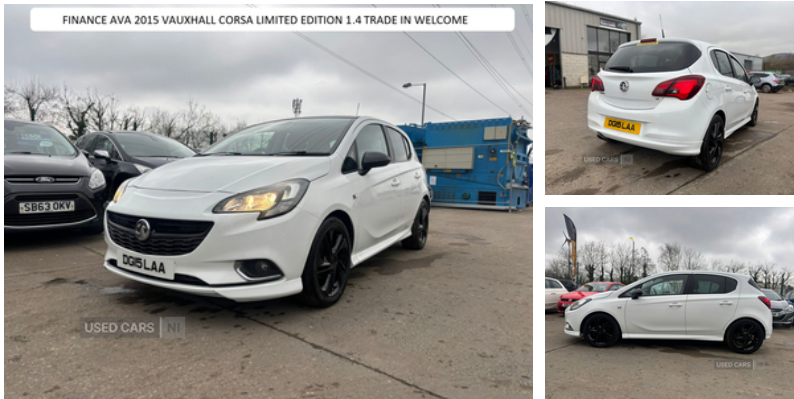

## Vauxhall Corsa 1.4 Limited Edition 5dr | Mar 2015

# £4,650

TRADE IN WELCOME

belfastautosales.co.uk 2015 Vauxhall Corsa Limited edition 1.4 petrol , 90k miles service history and just serviced for sale will come with 1 years mot , alloys air con cruise control climate control touch screen media player bluetooth £4650  
click on belfastautosales.co.uk now and apply for finance

<b>Miles:</b>	95000
<b>Fuel Type:</b>	Petrol
<b>Transmission:</b>	Manual
<b>Colour:</b>	White
<b>Engine Size:</b>	1398
<b>CO2 Emission:</b>	122
<b>Tax Band:</b>	D (£160 p/a)
<b>Body Style:</b>	Hatchback
<b>Insurance group:</b>	7E
<b>Reg:</b>	DG15LAA

### Technical Specs

<b>DIMENSIONS</b>	
<b>Length:</b>	4021mm
<b>Width:</b>	1746mm
<b>Height:</b>	1481mm
<b>Seats:</b>	5
<b>Luggage Capacity (Seats Up):</b>	285L
<b>Gross Weight:</b>	1629KG
<b>PERFORMANCE &amp; ECONOMY</b>	
<b>Fuel Consum. (Urban Cold):</b>	42.8MPG
<b>Fuel Consum. (Extra Urban):</b>	64.2MPG
<b>Fuel Consum. (Combined):</b>	54.3MPG
<b>Fuel Tank Capacity:</b>	45L
<b>Number Of Gears:</b>	5 SPEED
<b>Top Speed:</b>	109MPH
<b>Acceleration 0-100 km/h:</b>	13.2s
<b>Engine Power BHP:</b>	88.5BHP