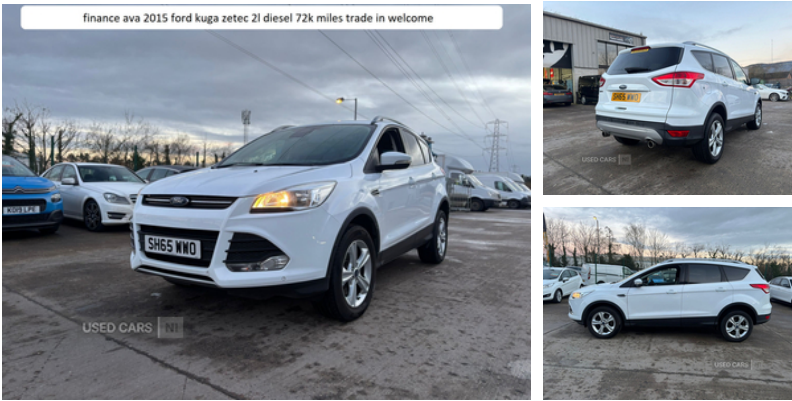

unit 8 pembroke loop road springbank industrial estate springbank lane bt17 0fe, Belfast, BT17 0fe
Desy: 07392674507

Ford Kuga 2.0 TDCi 150 Zetec 5dr 2WD | Oct 2015

£6,650

TRADE IN WELCOME

belfastautosales.co.uk 2015 ford kuga zetec 2l diesel 6 speed manual , only 72k miles full service history , last service 71k miles ,keyless start 2 keys parking sensors with auto parking bluetooth electric windows and mirrors , front heated screen cruise control climate control air con alloys MOT till august 25 £6650

Miles:	72000
Fuel Type:	Diesel
Transmission:	Manual
Colour:	White
Engine Size:	1997
CO2 Emission:	122
Tax Band:	D (£160 p/a)
Body Style:	Sport utility vehicle
Insurance group:	22E
Reg:	SH65WVO

Technical Specs

DIMENSIONS	
Length:	4524mm
Width:	1838mm
Height:	1689mm
Seats:	5
Luggage Capacity (Seats Up):	406L
Gross Weight:	2250KG
Max. Loading Weight:	711KG

PERFORMANCE & ECONOMY	
Fuel Consum. (Urban Cold):	52.3MPG
Fuel Consum. (Extra Urban):	65.7MPG
Fuel Consum. (Combined):	60.1MPG
Fuel Tank Capacity:	60L
Number Of Gears:	6 SPEED
Top Speed:	121MPH
Acceleration 0-100 km/h:	10.1s
Engine Power BHP:	147.5BHP