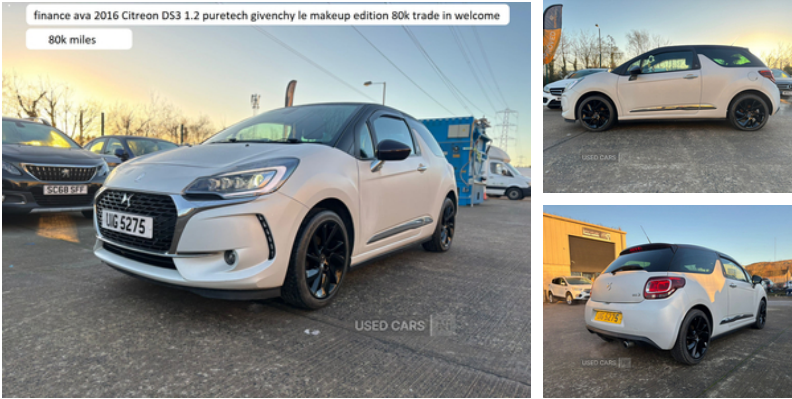

## DS 3 1.2 PureTech Givenchy Le Makeup 3dr | Aug 2016

# £4,995

TRADE IN WELCOME

belfastautosales.co.uk 2016 citreon ds3 1.2 petrol PureTech Givenchy Le Makeup edition , 5 speed manual , 81k miles free road tax sat nav bluetooth alloys air con leather seats electric windows and mirrors cruise control climate control ALLOYS JUST REFURBED IN BLACK £4995

<b>Miles:</b>	80000
<b>Fuel Type:</b>	Petrol
<b>Transmission:</b>	Manual
<b>Colour:</b>	White
<b>Engine Size:</b>	1200
<b>CO2 Emission:</b>	100
<b>Tax Band:</b>	A (£0 p/a)
<b>Body Style:</b>	Hatchback
<b>Insurance group:</b>	22E
<b>Reg:</b>	UIG5275